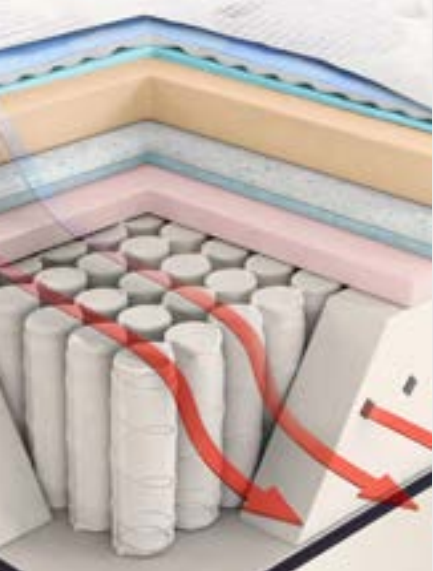

**BEAUTYREST BLACK® NAPA™ RECHARGE® PILLOW TOP**

- Nano-Tex®** stain-resistance treatment embedded right into the fabric
- EverNU®** sustainable replaceable mattress top
- AirCool® Technology** to provide added comfort for each guest
- Pocketed Coil® Technology** for unparalleled support

Coil Unit ..... Beautyrest® Pocketed Coil® Springs  
 Coil Count (Queen)..... 850 Density  
 Cover..... Cashmere Fabric and Modal Yarn with Nano-Tex®

Edge Support..... AirCool® BeautyEdge® Foam Encasement

Border Fill..... FR Fiber

**COIL SUPPORT**

1st Layer ..... Energy Foam™

**DECK UPHOLSTERY** ..... Transflexion® Foam

**TOP UPHOLSTERY**

1st Layer ..... Transflexion® Foam

**QUILTING**

1st Layer ..... FR Fiber  
 2nd Layer..... GelTouch™ Foam  
 3rd Layer ..... AirFeel™ Foam